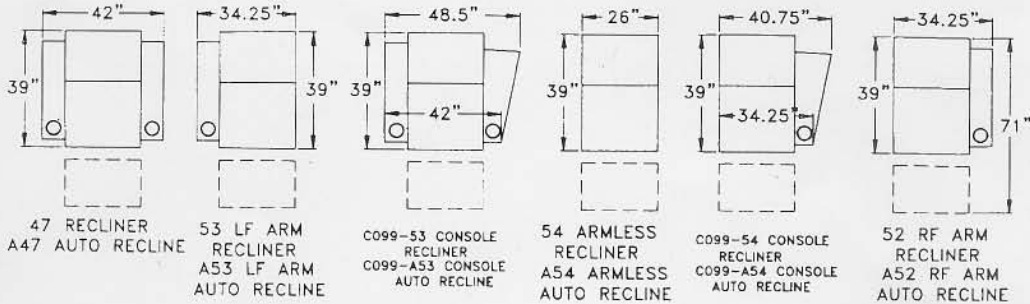

Features and Benefits

- **Wallaway®** - Fully reclines with only 3" wall clearance, allowing greater decorating flexibility and more efficient use of space.
- **Touch Motion®** - Easily reclines at the touch of a button.
- **ChaiseLounger®** - Provides continuous, head-to-toe support when reclined.
- **AutoRecline™** - Chair reclines automatically at the touch of a button, and can be stopped at any position.

099 HOME THEATER GROUP

44.5" BACK HEIGHT ON MOTION PIECES

Features and Benefits

- **Wallaway®** - Fully reclines with only 3" wall clearance, allowing greater decorating flexibility and more efficient use of space.
- **Touch Motion®** - Easily reclines at the touch of a button.
- **ChaiseLounger®** - Provides continuous, head to toe support when reclined.
- **AutoRecline™** - Chair reclines automatically at the touch of a button.