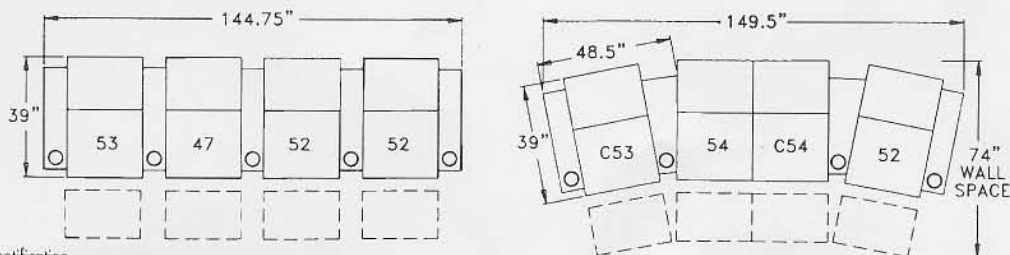

099 HOME THEATER GROUP

44.5" BACK HEIGHT ON MOTION PIECES

Features and Benefits

- **Wallaway®** - Fully reclines with only 3" wall clearance, allowing greater decorating flexibility and more efficient use of space.
- **Touch Motion®** - Easily reclines at the touch of a button.
- **ChaiseLounger®** - Provides continuous, head to toe support when reclined.
- **AutoRecline™** - Chair reclines automatically at the touch of a button.

090 HOME THEATER GROUP
41" BACK HEIGHT ON MOTION PIECES

083 HOME THEATER GROUP

41.5" BACK HEIGHT ON MOTION PIECES

B=BUTTKICKER WITH NON-POWER

K=BUTTKICKER WITH POWER