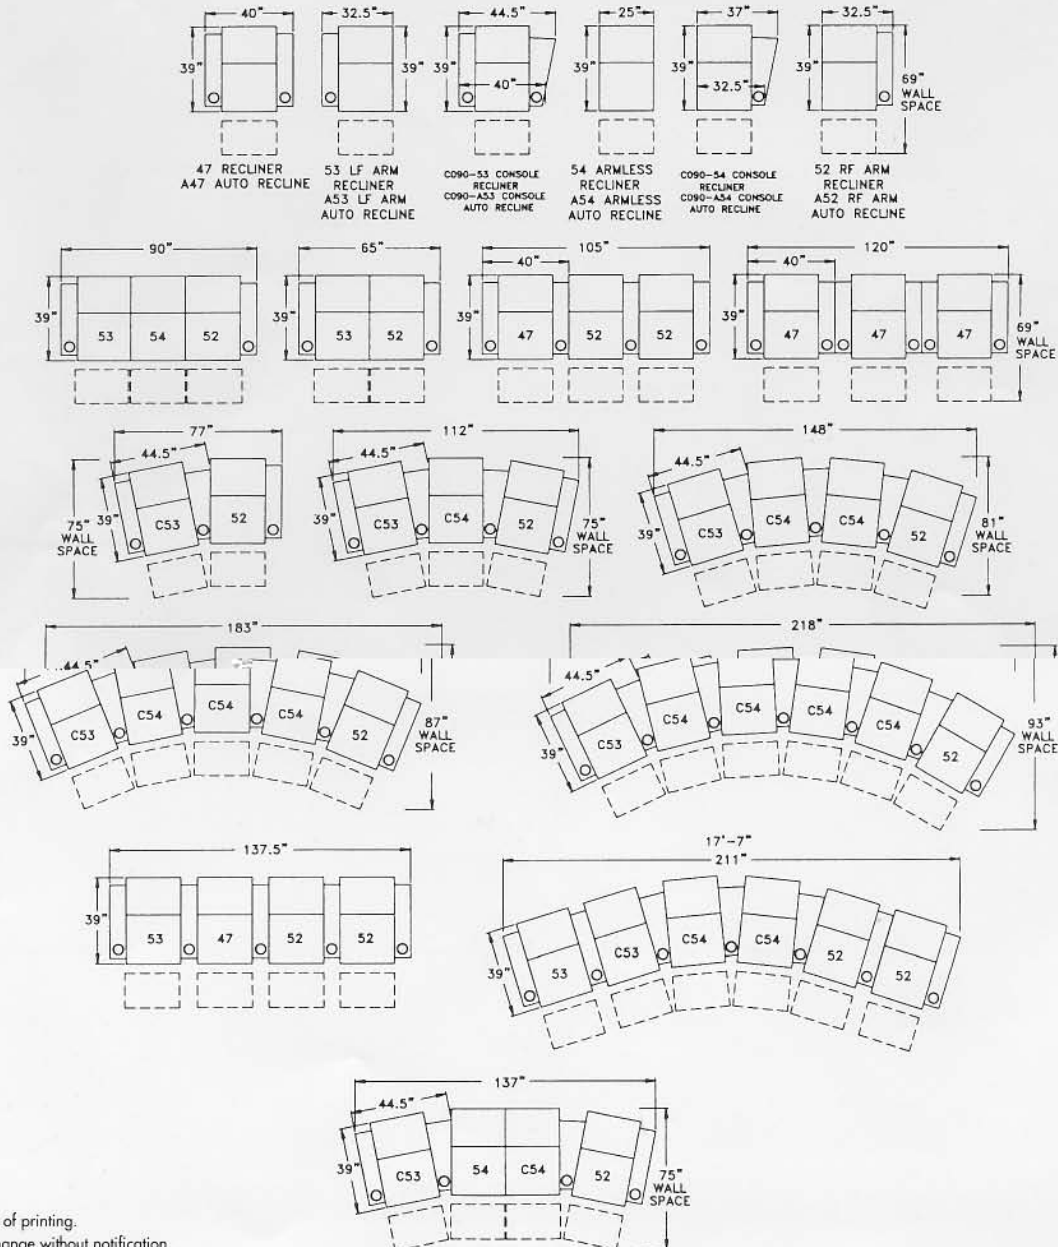

Features and Benefits

- **Wallaway®** - Fully reclines with only 3" wall clearance, allowing greater decorating flexibility and more efficient use of space.
- **Touch Motion®** - Easily reclines at the touch of a button.
- **ChaiseLounger®** - Provides continuous, head-to-toe support when reclined.
- **AutoRecline™** - Chair reclines automatically at the touch of a button, and can be stopped at any position.

099 HOME THEATER GROUP

44.5" BACK HEIGHT ON MOTION PIECES

Features and Benefits

- **Wallaway®** - Fully reclines with only 3" wall clearance, allowing greater decorating flexibility and more efficient use of space.
- **Touch Motion®** - Easily reclines at the touch of a button.
- **ChaiseLounger®** - Provides continuous, head to toe support when reclined.
- **AutoRecline™** - Chair reclines automatically at the touch of a button.

090 HOME THEATER GROUP
41" BACK HEIGHT ON MOTION PIECES

083 HOME THEATER GROUP

41.5" BACK HEIGHT ON MOTION PIECES

B=BUTTKICKER WITH NON-POWER

K=BUTTKICKER WITH POWER