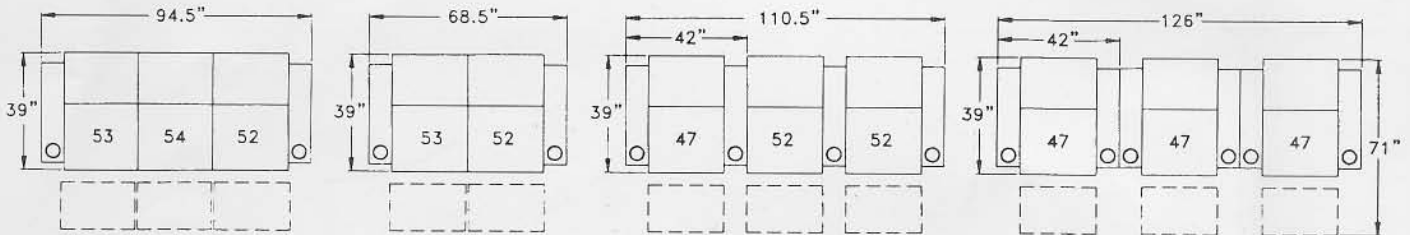

099 HOME THEATER GROUP

44.5" BACK HEIGHT ON MOTION PIECES

Features and Benefits

- **Wallaway®** - Fully reclines with only 3" wall clearance, allowing greater decorating flexibility and more efficient use of space.
- **Touch Motion®** - Easily reclines at the touch of a button.
- **ChaiseLounger®** - Provides continuous, head to toe support when reclined.
- **AutoRecline™** - Chair reclines automatically at the touch of a button.

090 HOME THEATER GROUP
41" BACK HEIGHT ON MOTION PIECES

083 HOME THEATER GROUP

41.5" BACK HEIGHT ON MOTION PIECES

B=BUTTKICKER WITH NON-POWER

K=BUTTKICKER WITH POWER