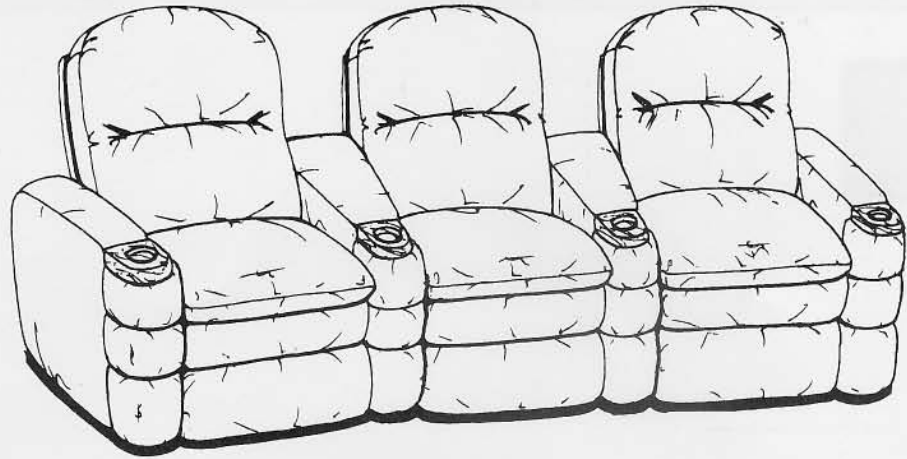

Features and Benefits

- **Wallaway®** - Fully reclines with only 3" wall clearance, allowing greater decorating flexibility and more efficient use of space.
- **Touch Motion®** - Easily reclines at the touch of a button.
- **ChaiseLounger®** - Provides continuous, head-to-toe support when reclined.
- **AutoRecline™** - Chair reclines automatically at the touch of a button, and can be stopped at any position.

099 HOME THEATER GROUP

44.5" BACK HEIGHT ON MOTION PIECES

Features and Benefits

- **Wallaway®** - Fully reclines with only 3" wall clearance, allowing greater decorating flexibility and more efficient use of space.
- **Touch Motion®** - Easily reclines at the touch of a button.
- **ChaiseLounger®** - Provides continuous, head to toe support when reclined.
- **AutoRecline™** - Chair reclines automatically at the touch of a button.