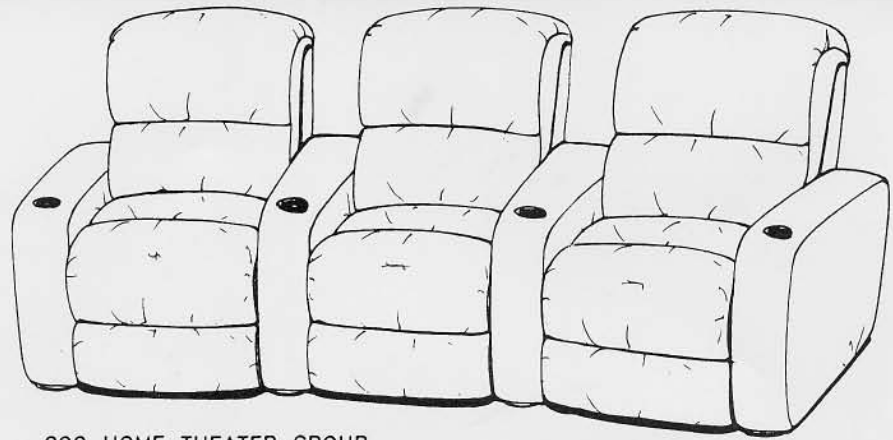

Features and Benefits

- **Wallaway®** - Fully reclines with only 3" wall clearance, allowing greater decorating flexibility and more efficient use of space.
- **Touch Motion®** - Easily reclines at the touch of a button.
- **ChaiseLounger®** - Provides continuous, head-to-toe support when reclined.
- **AutoRecline™** - Chair reclines automatically at the touch of a button, and can be stopped at any position.

099 HOME THEATER GROUP

44.5" BACK HEIGHT ON MOTION PIECES

Features and Benefits

- **Wallaway®** - Fully reclines with only 3" wall clearance, allowing greater decorating flexibility and more efficient use of space.
- **Touch Motion®** - Easily reclines at the touch of a button.
- **ChaiseLounger®** - Provides continuous, head to toe support when reclined.
- **AutoRecline™** - Chair reclines automatically at the touch of a button.