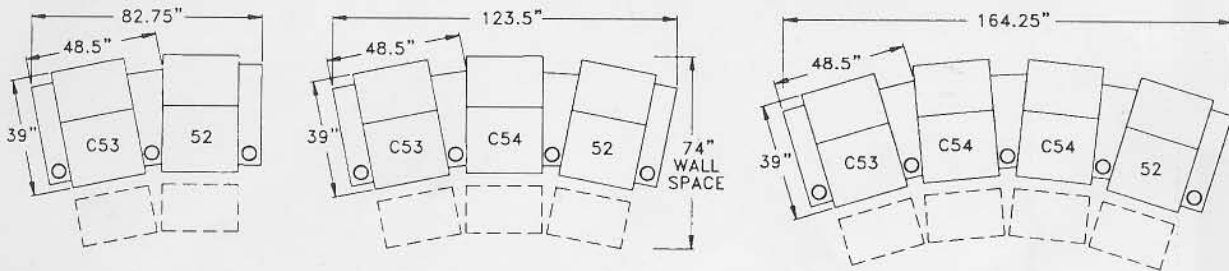

Features and Benefits

- **Wallaway®** - Fully reclines with only 3" wall clearance, allowing greater decorating flexibility and more efficient use of space.
- **Touch Motion®** - Easily reclines at the touch of a button.
- **ChaiseLounger®** - Provides continuous, head-to-toe support when reclined.
- **AutoRecline™** - Chair reclines automatically at the touch of a button, and can be stopped at any position.

099 HOME THEATER GROUP

44.5" BACK HEIGHT ON MOTION PIECES

Features and Benefits

- **Wallaway®** - Fully reclines with only 3" wall clearance, allowing greater decorating flexibility and more efficient use of space.
- **Touch Motion®** - Easily reclines at the touch of a button.
- **ChaiseLounger®** - Provides continuous, head to toe support when reclined.
- **AutoRecline™** - Chair reclines automatically at the touch of a button.

090 HOME THEATER GROUP
41" BACK HEIGHT ON MOTION PIECES

083 HOME THEATER GROUP

41.5" BACK HEIGHT ON MOTION PIECES

B=BUTTKICKER WITH NON-POWER

K=BUTTKICKER WITH POWER